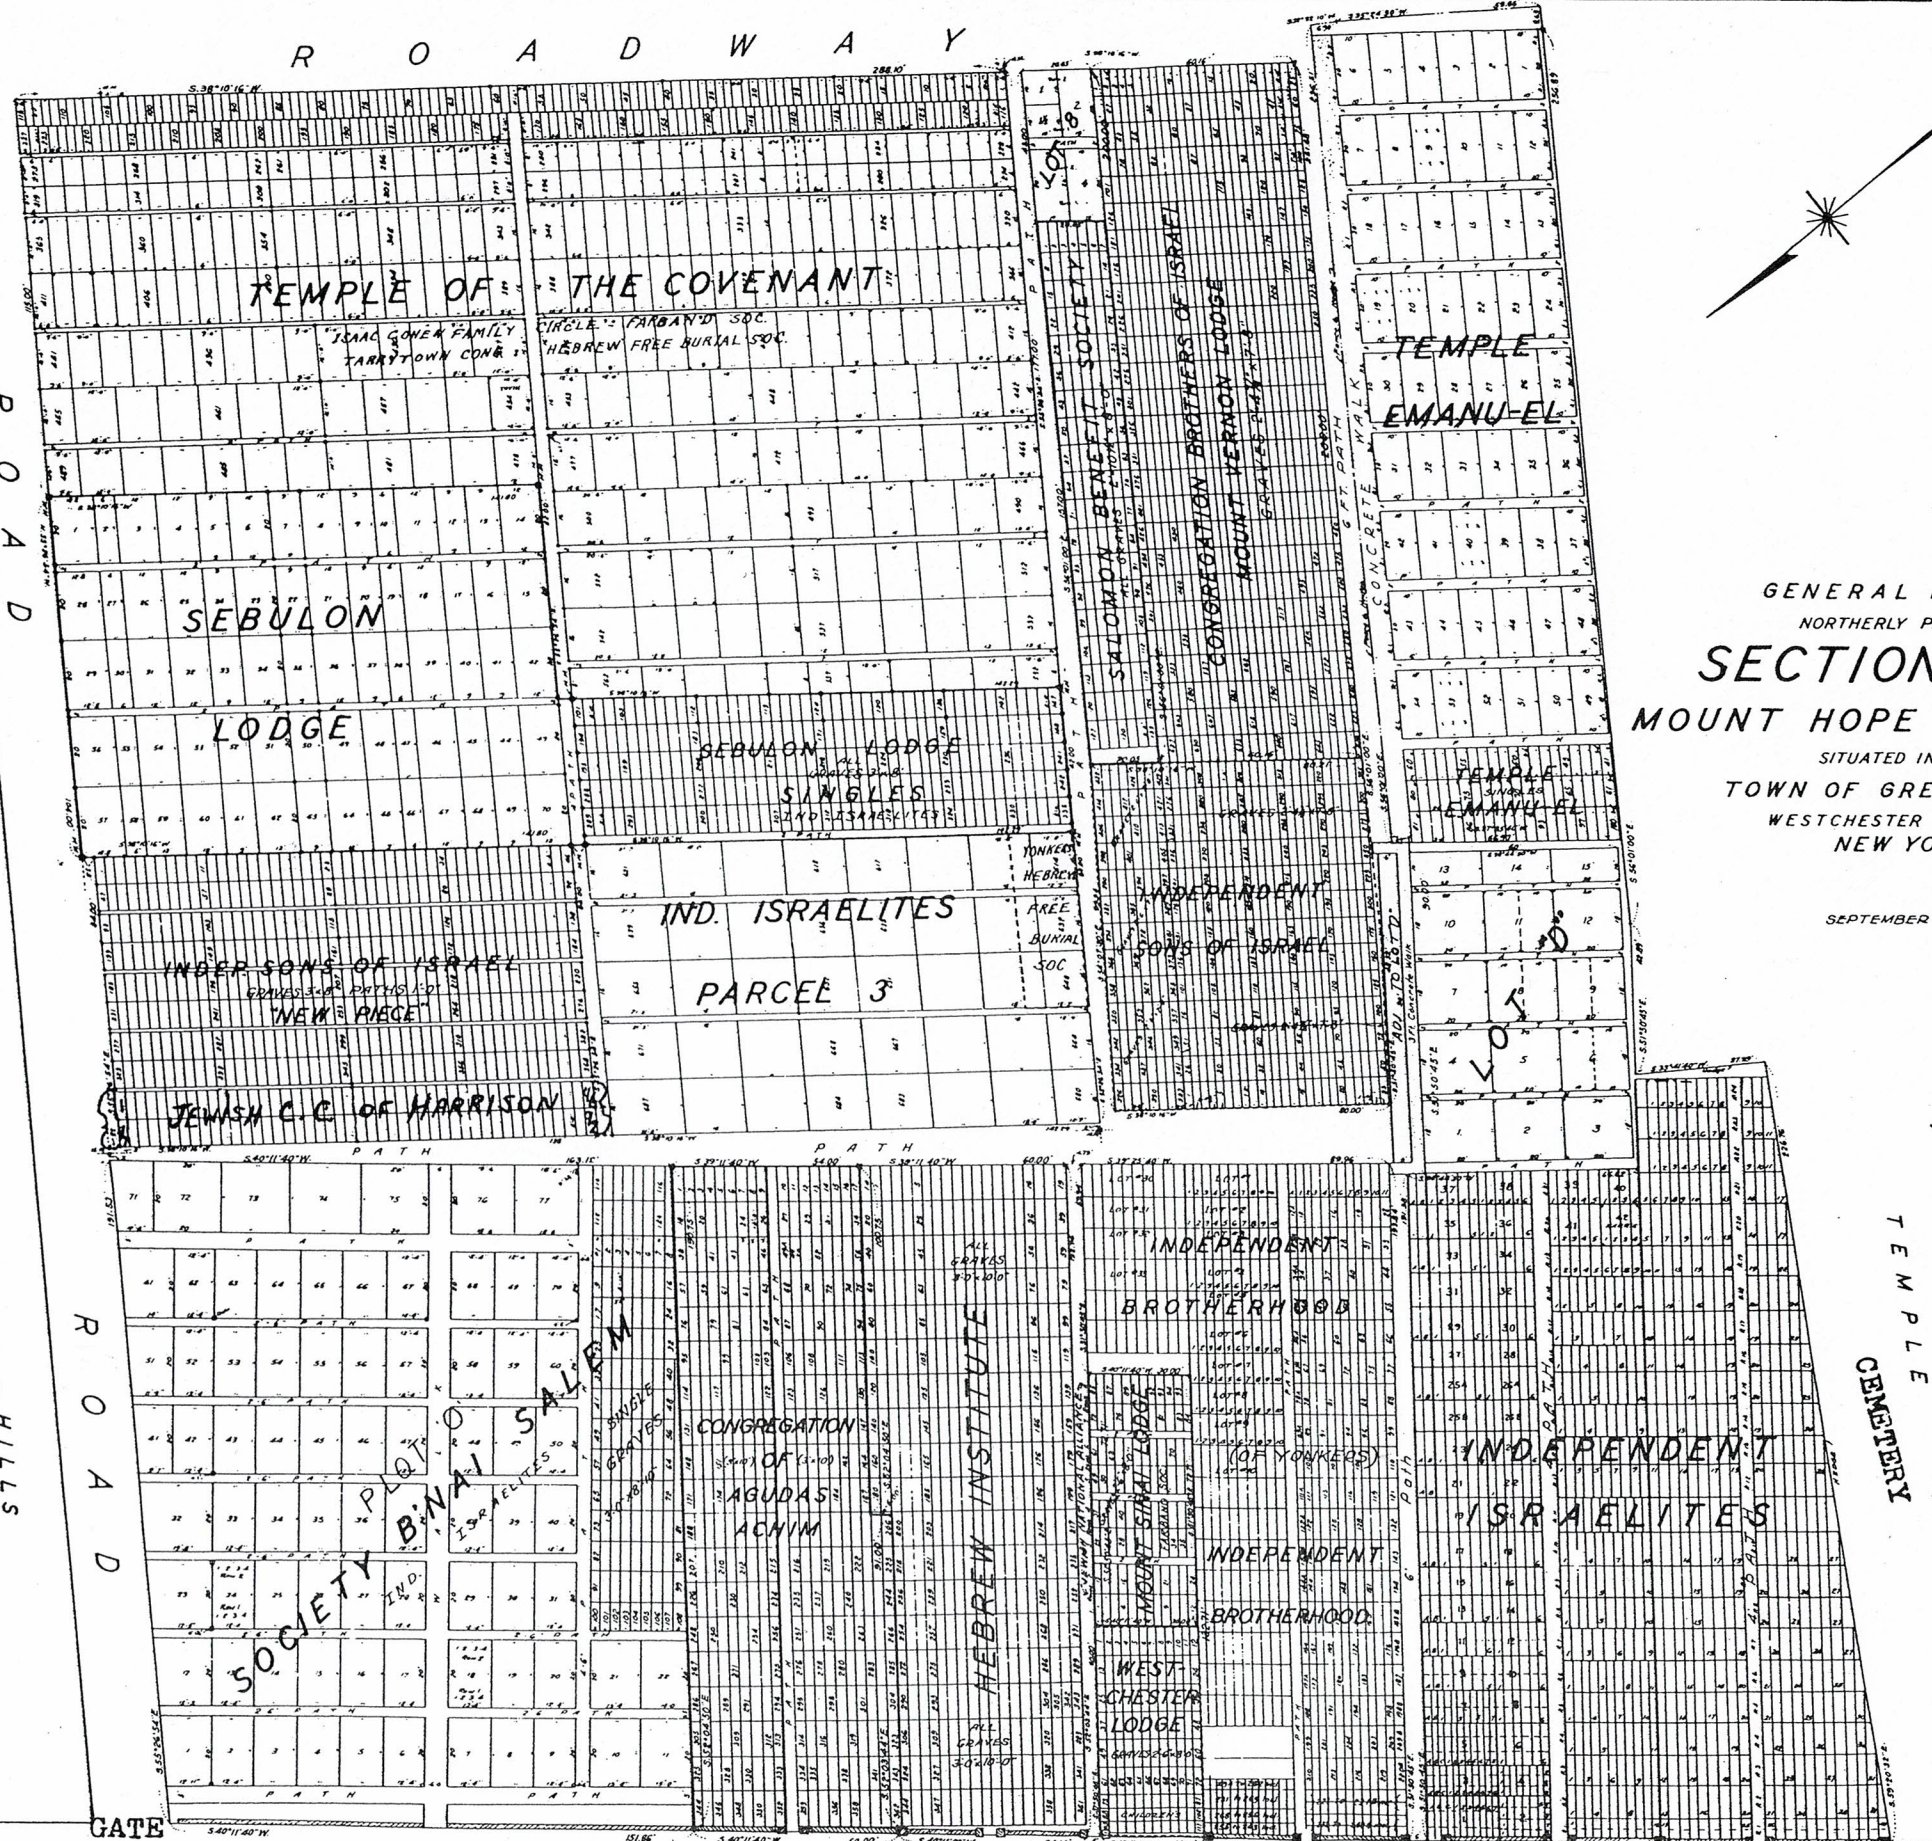

CEDAR DRIVE

CEDAR DRIVE

R O A D W A Y

R O A D

WESTCHESTER CEMETERY HILLS

R O A D

S A W

M I L L

R I V E R

R O A D

GENERAL MAP OF
NORTHERLY PART OF
SECTION NO. 4
MOUNT HOPE CEMETERY
SITUATED IN THE
TOWN OF GREENBURGH
WESTCHESTER COUNTY
NEW YORK.

SEPTEMBER, 1933.

SCALE: 1" = 20'

TEMPLE ISRAEL CEMETERY

MOUNT HOPE CEMETERY ASSOC'N
572 E 11th AVE., N. Y. CITY.
HASTINGS IN HUDSON, NY.